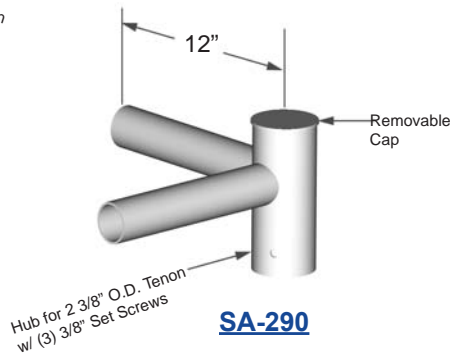

# Accessories - Spoke Arms

Catalog Number	Luminaire Quantity	Weight (lbs)	EPA (ft <sup>2</sup> )
SA-190	1	8	0.3
SA-218	2	11	0.4
SA-290	2	11	0.4
SA-320	3	15	0.5
SA-390	3	15	0.5
SA-490	4	18	0.6