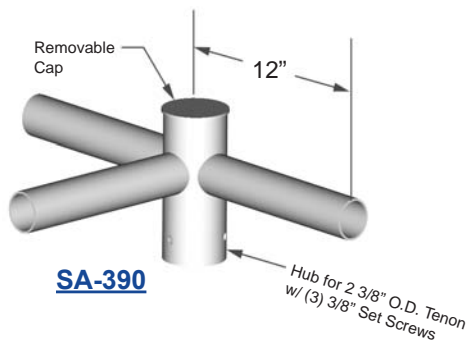

# Accessories - Spoke Arms

Catalog Number	Luminaire Quantity	Weight (lbs)	EPA (ft <sup>2</sup> )
SA-190	1	8	0.3
SA-218	2	11	0.4
SA-290	2	11	0.4
SA-320	3	15	0.5
SA-390	3	15	0.5
SA-490	4	18	0.6