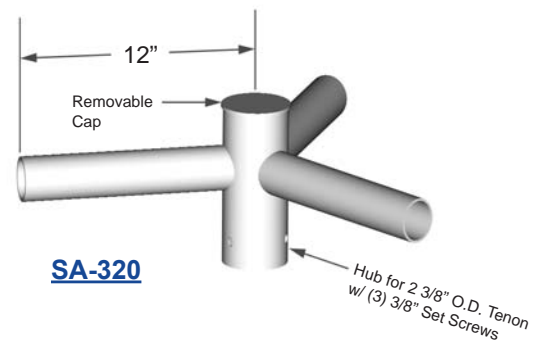

# Accessories - Spoke Arms

Catalog Number	Luminaire Quantity	Weight (lbs)	EPA (ft <sup>2</sup> )
SA-190	1	8	0.3
SA-218	2	11	0.4
SA-290	2	11	0.4
SA-320	3	15	0.5
SA-390	3	15	0.5
SA-490	4	18	0.6