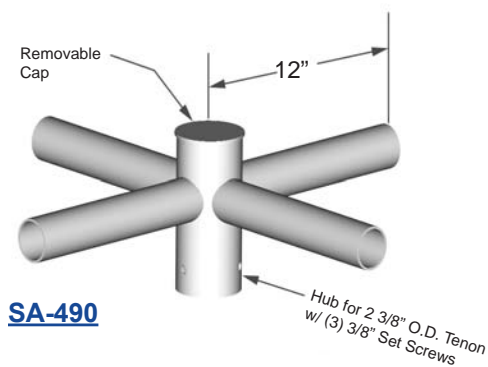

# Accessories - Spoke Arms

Catalog Number	Luminaire Quantity	Weight (lbs)	EPA (ft <sup>2</sup> )
SA-190	1	8	0.3
SA-218	2	11	0.4
SA-290	2	11	0.4
SA-320	3	15	0.5
SA-390	3	15	0.5
SA-490	4	18	0.6