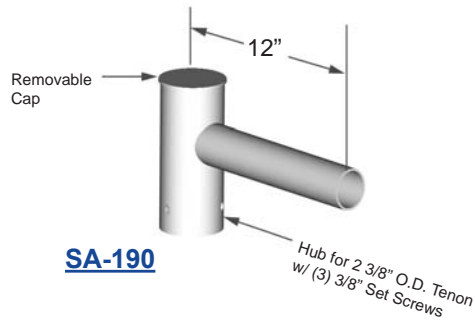

# Accessories - Spoke Arms

Catalog Number	Luminaire Quantity	Weight (lbs)	EPA (ft <sup>2</sup> )
SA-190	1	8	0.3
SA-218	2	11	0.4
SA-290	2	11	0.4
SA-320	3	15	0.5
SA-390	3	15	0.5
SA-490	4	18	0.6