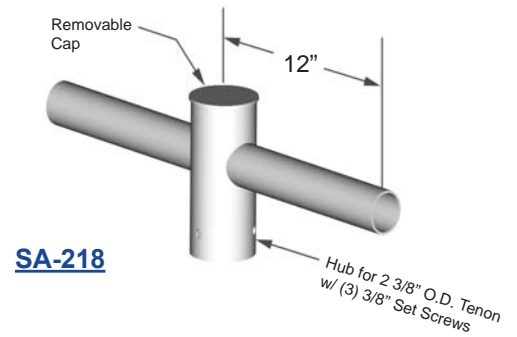

# Accessories - Spoke Arms

Catalog Number	Luminaire Quantity	Weight (lbs)	EPA (ft <sup>2</sup> )
SA-190	1	8	0.3
SA-218	2	11	0.4
SA-290	2	11	0.4
SA-320	3	15	0.5
SA-390	3	15	0.5
SA-490	4	18	0.6