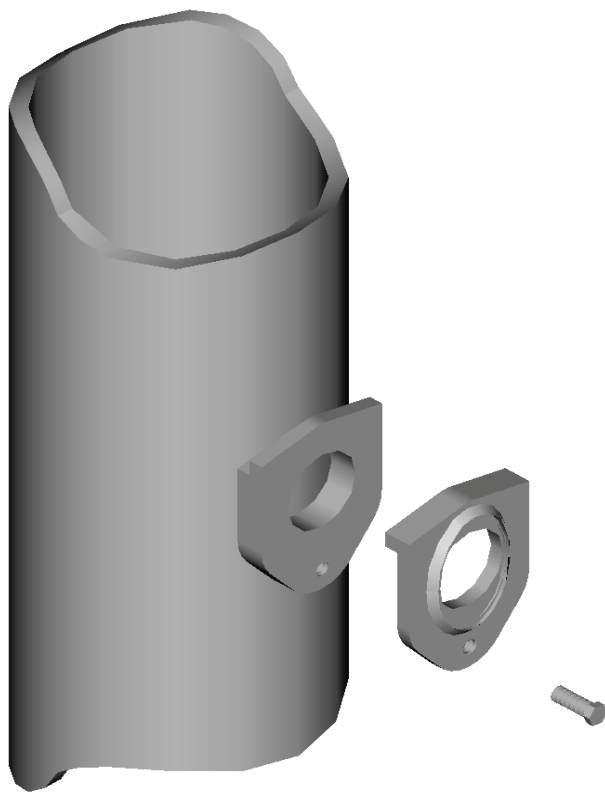

Catalog Number	Luminaire Quantity	Weight (lbs)	EPA (ft ²)
BH-218	2	21	1.0
BH-318	3	32	1.6
BH-312	3	34	1.3
BH-418	4	44	2.3
BH-490	4	44	1.6
BH-518	5	86	3.5

All top-mounted bullhorn brackets are fabricated from 2" sch. 40 pipe. Each includes 2 1/2" sch. 40 hub for mounting to standard 2 3/8" O.D. tenon with (3) 3/8" set screws.

Catalog Number	Luminaire Quantity	Weight (lbs)	EPA (ft ²)
BH-100	1	18	0.7
BH-200	2	1.4	

Single-Bolt Simplex

All side-mounted bullhorn brackets are fabricated from 2" sch. 40 pipe. Each includes single-bolt cast simplex and (1) 1/2" bolt.