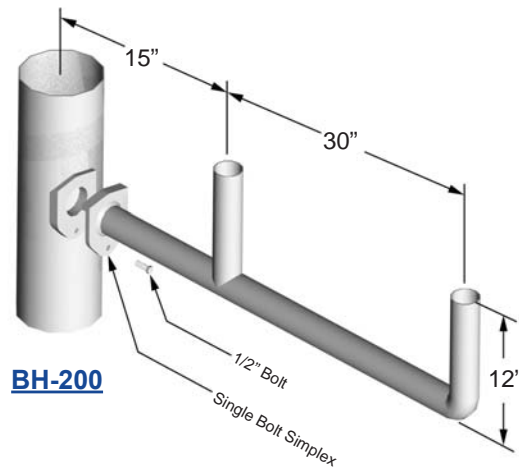

Catalog Number	Luminaire Quantity	Weight (lbs)	EPA (ft ²)
BH-218	2	21	1.0
BH-318	3	32	1.6
BH-312	3	34	1.3
BH-418	4	44	2.3
BH-490	4	44	1.6
BH-518	5	86	3.5

All top-mounted bullhorn brackets are fabricated from 2" sch. 40 pipe. Each includes 2 1/2" sch. 40 hub for mounting to standard 2 3/8" O.D. tenon with (3) 3/8" set screws.

Catalog Number	Luminaire Quantity	Weight (lbs)	EPA (ft ²)
BH-100	1	18	0.7
BH-200	2	1.4	

Single-Bolt Simplex

All side-mounted bullhorn brackets are fabricated from 2" sch. 40 pipe. Each includes single-bolt cast simplex and (1) 1/2" bolt.