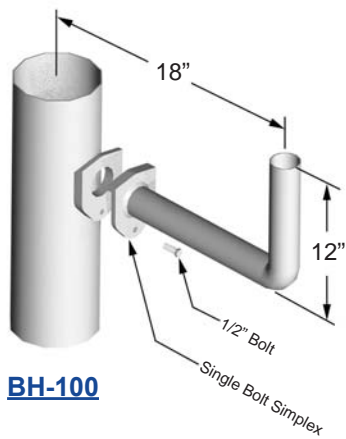

Catalog Number	Luminaire Quantity	Weight (lbs)	EPA (ft ²)
BH-218	2	21	1.0
BH-318	3	32	1.6
BH-312	3	34	1.3
BH-418	4	44	2.3
BH-490	4	44	1.6
BH-518	5	86	3.5

All top-mounted bullhorn brackets are fabricated from 2" sch. 40 pipe. Each includes 2 1/2" sch. 40 hub for mounting to standard 2 3/8" O.D. tenon with (3) 3/8" set screws.

Catalog Number	Luminaire Quantity	Weight (lbs)	EPA (ft ²)
BH-100	1	18	0.7
BH-200	2	1.4	

Single-Bolt Simplex

All side-mounted bullhorn brackets are fabricated from 2" sch. 40 pipe. Each includes single-bolt cast simplex and (1) 1/2" bolt.