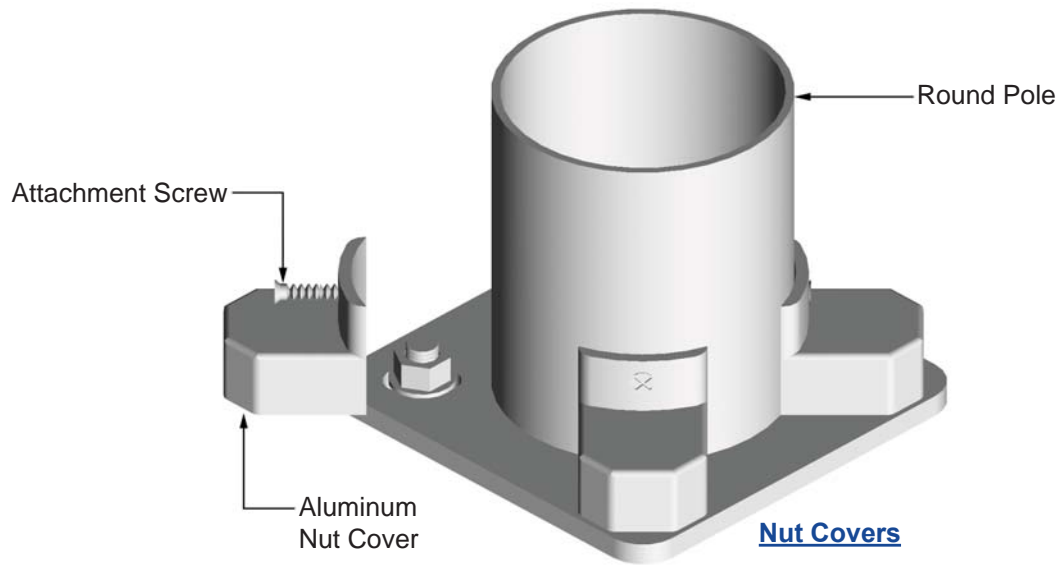

Accessories - Base & Nut Covers

Standard plastic cover is provided unless otherwise requested. 14 gauge steel cover is available, contact factory.